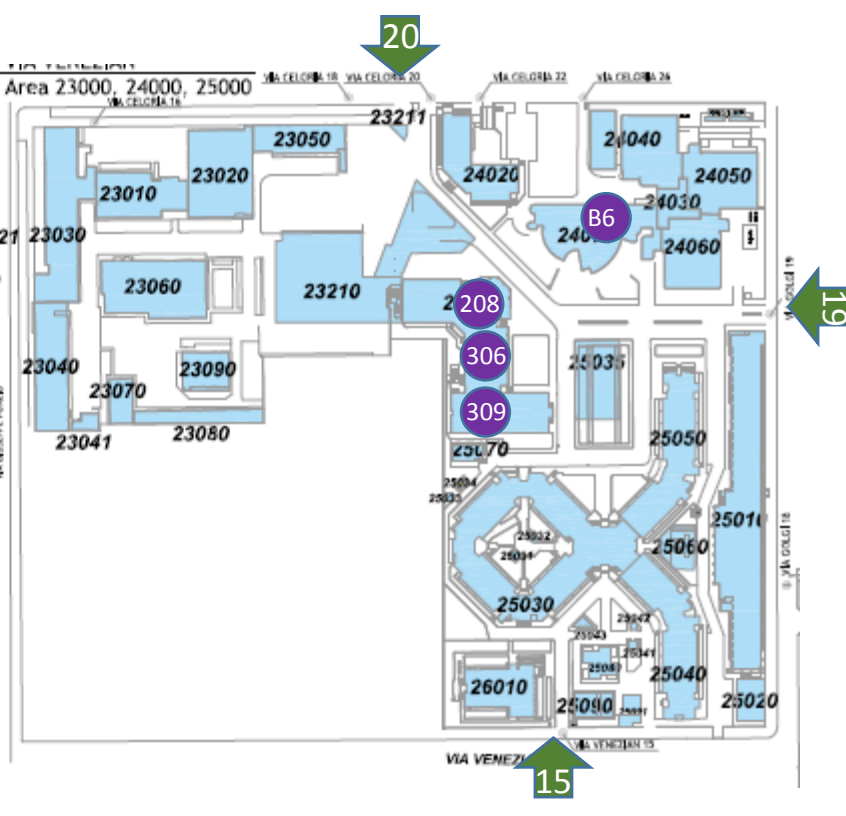

METRO
STATION PIOLA

PIAZZA
LEONARDO DA
VINCI

POLITECNICO

TRAIN STATION
LAMBRATE

VIA (street) CELORIA

VIA (street) COLOMBO

VIA (street) GOLGI

VIA (street) MANGIAGALLI

VIA (street) VENEZIAN

- ✓ Green arrows indicate the main campus entrances with the street number
- ✓ Violet bubbles indicate the name of the classrooms where 1° semester lessons will take place
- ✓ At each campus entrance there are maps of the classrooms and a concierge where to ask for information