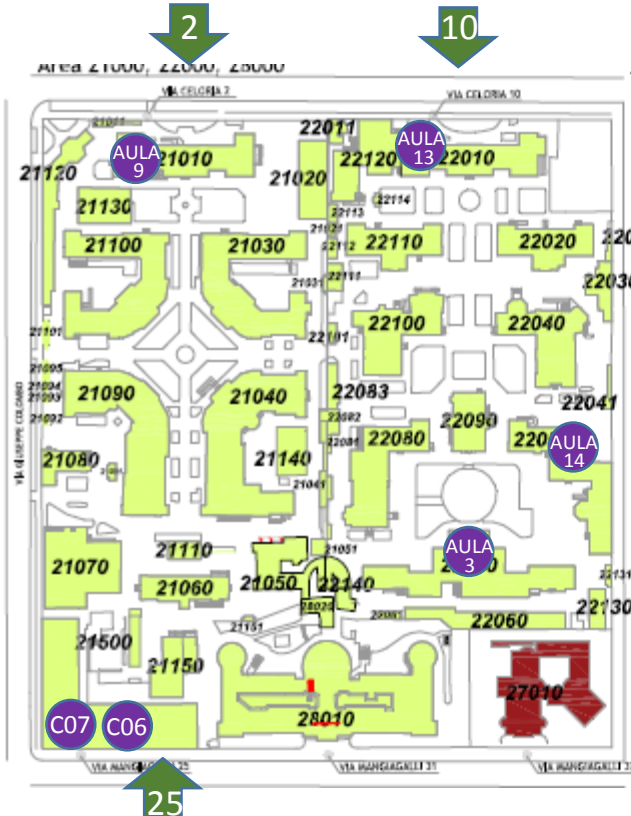

METRO
STATION PIOLA

PIAZZA
LEONARDO DA
VINCI

POLITECNICO

TRAIN STATION
LAMBRATE

VIA (street) CELORIA

VIA (street) COLOMBO

VIA (street) GOLGI

VIA (street) MANGIAGALLI

VIA (street) VENEZIAN

- ✓ Green arrows indicate the main campus entrances with the street number
- ✓ Violet bubbles indicate the name of the classrooms where 1° semester lessons will take place
- ✓ At each campus entrance there are maps of the classrooms and a concierge where to ask for information